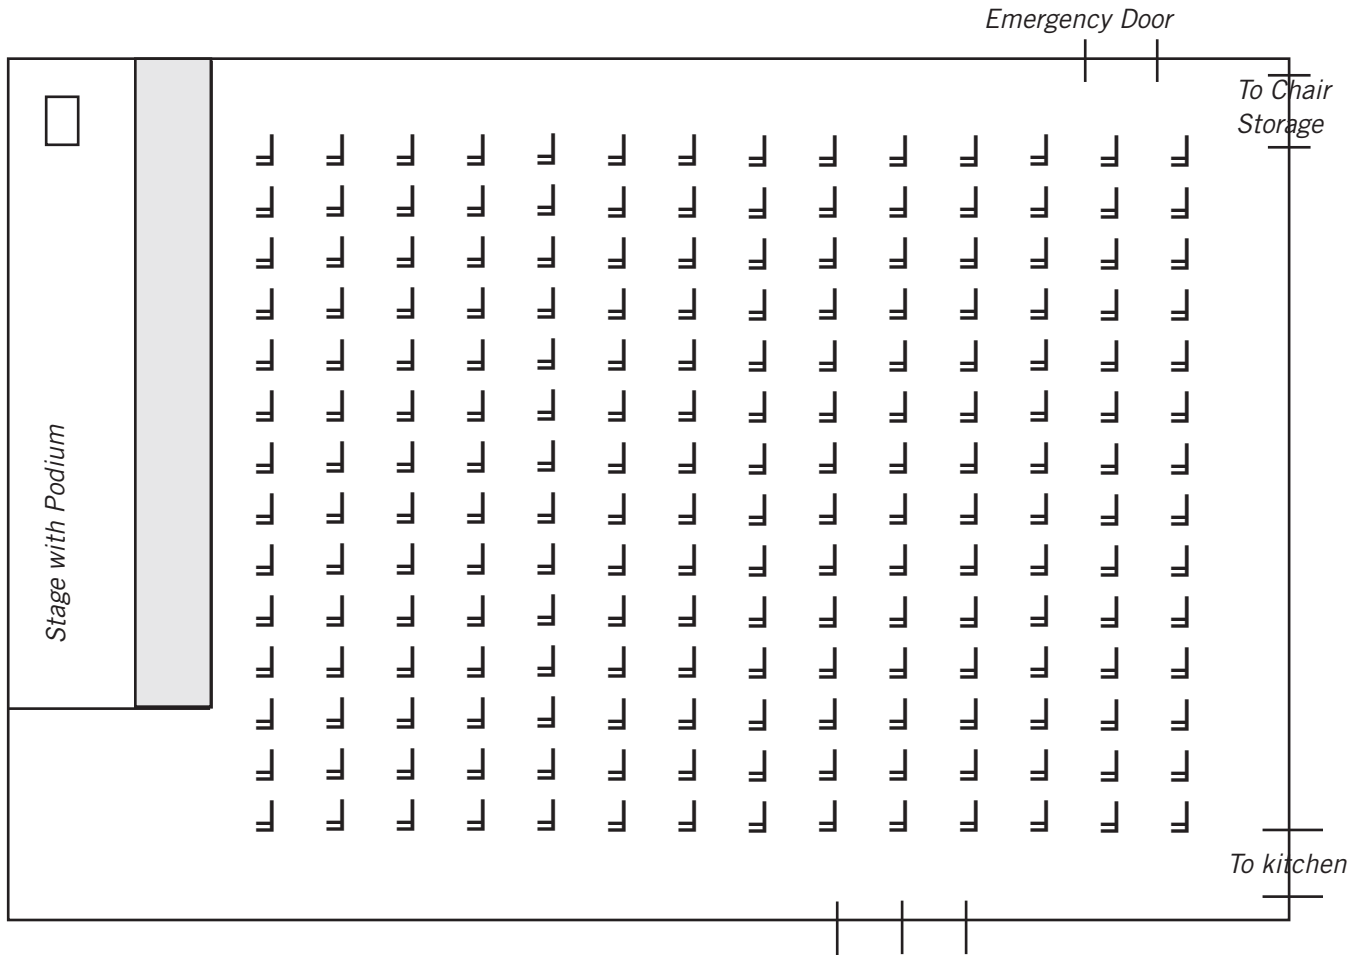

Standard Layout

Lecture Layout with Refreshment Tables
(132 Chairs)
Fee: No Charge

Full Layout
(182 chairs)
Fee: \$50.00

Classroom Layout
(48 Chairs)
Fee: \$100.00

Extra Large Layout - Stage Dimensions Reduced
(196 chairs)
Fee: \$100.00

Conference Layout
(28 Chairs)
Fee: \$50.00

Small Group Layout
(18 Chairs)
Fee: No Charge