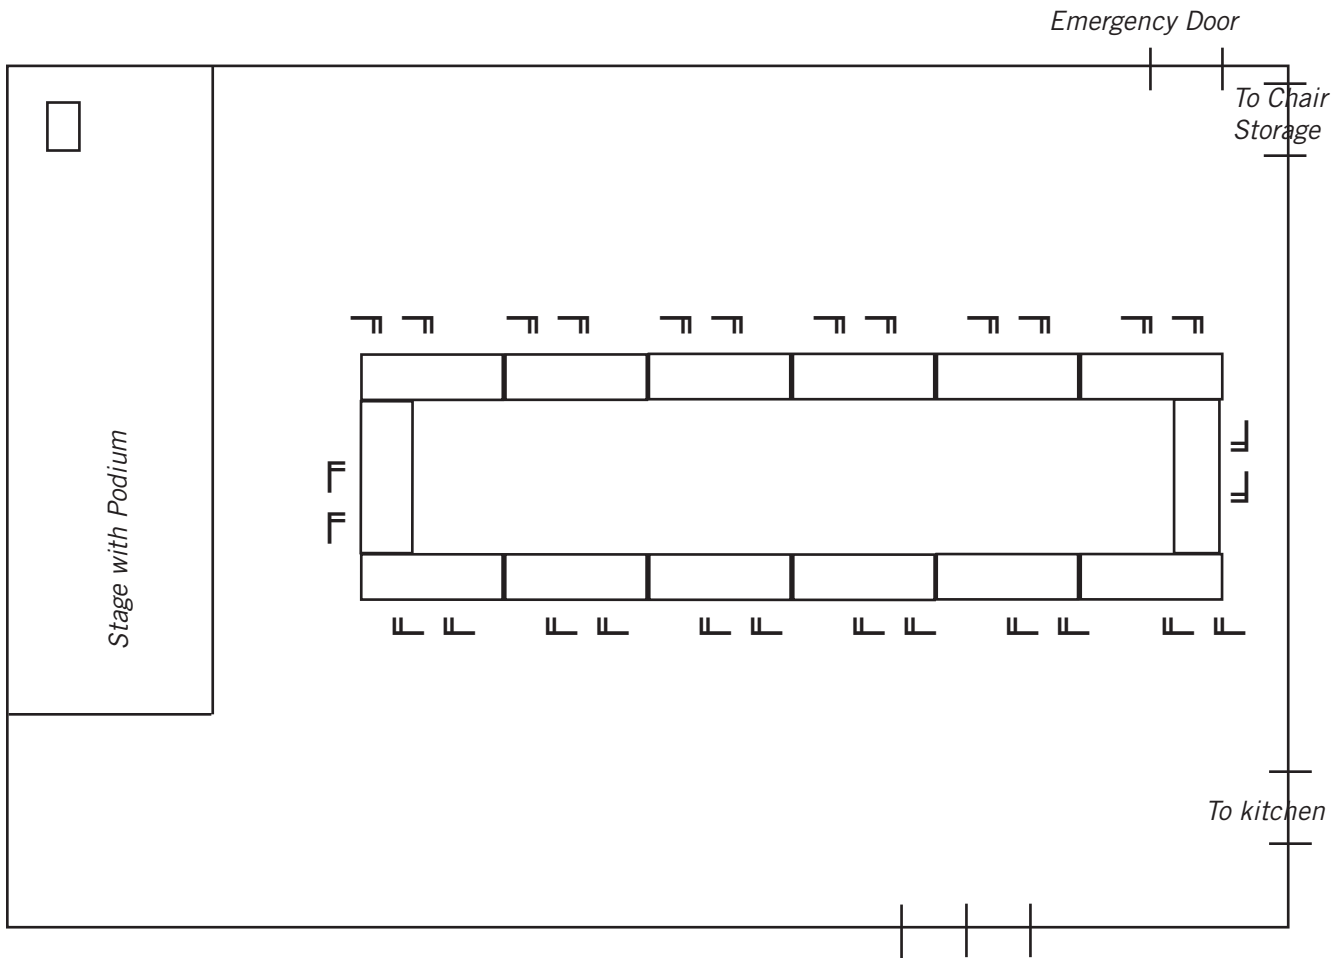

Standard Layout

Lecture Layout with Refreshment Tables
(132 Chairs)
Fee: No Charge

Full Layout
(182 chairs)
Fee: \$50.00

Classroom Layout
(48 Chairs)
Fee: \$100.00

Extra Large Layout - Stage Dimensions Reduced
(196 chairs)
Fee: \$100.00

Conference Layout
(28 Chairs)
Fee: \$50.00

Small Group Layout
(18 Chairs)
Fee: No Charge